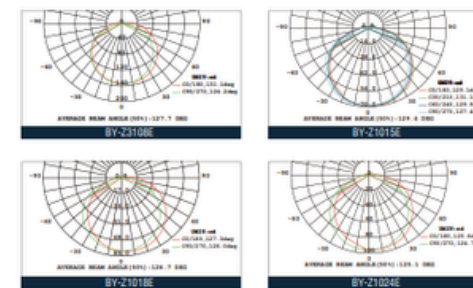

Light Distribution Curve

Product Size

Unit:mm

Product parameters

MODEL NAME	BY-Z3108E	BY-Z1015E	BY-Z1018E	BY-Z1024E
Input Voltage	AC 220-240V, 50/60 Hz, 100mA	AC 220-240V, 50/60 Hz, 140mA	AC 220-240V, 50/60 Hz, 150mA	AC 220-240V, 50/60 Hz, 180mA
Light Source	SMD 2835(70pcs)	SMD 2835(84pcs)	SMD 2835(96pcs)	SMD 2835(144pcs)
Input Power	8W	15W	18W	24W
Emergency Power	0.8W	1.5W	1.8W	2.5W
Operation Mode	Maintained & Non-Maintain & Switch control	Maintained & Non-Maintain & Switch control	Maintained & Non-Maintain & Switch control	Maintained & Non-Maintain & Switch control
Emergency Duration	3 Hrs	3 Hrs	3 Hrs	3 Hrs
Luminance Flux	500 Lm	900 Lm	1450 Lm	1650 Lm
Emergency Luminance Flux	100 Lm	250 Lm	280 Lm	330 Lm
Recharge Time	24 Hrs	24 Hrs	24 Hrs	24 Hrs
Battery	LiFePO4 3.2V 1500mAh	LiFePO4 6.4V 1500mAh	LiFePO4 9.6V 1500mAh	LiFePO4 9.6V 1500mAh
Degree of Protection	IP54	IP65	IP65	IP65
Operation Temp Range	0 °C -40°C	0 °C -40°C	0 °C -40°C	0 °C -40°C
Auto test	No	No	No	No
Certificate	CE & CB-TUV	CE & CB-TUV	CE & CB-TUV	CE & CB-TUV