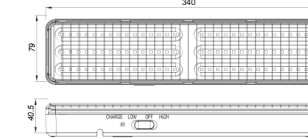

Product parameters

Light Distribution Curve

Product Size

Unit:mm

MODEL NAME	BY-Z3125A2
Input Voltage	AC 220-240V, 50/60 Hz
Light Source	SMD 2835(90pcs)
Emergency Power	H: 3W L: 1.4W
Operation Mode	Operation Mode Maintained
Emergency Duration	H: 3 Hrs L: 6Hrs
Emergency Luminance Flux	H: 270lm L: 110lm
Recharge Time	24 Hrs
Battery	Lithium 3.7V 1200mAhX2
Degree of Protection	IP20
Operation Temp Range	0 ° C -40 ° C
Auto Test	No
Certificate	CE & CB