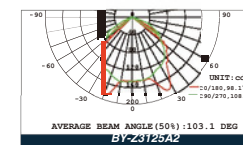

Product parameters

Light Distribution Curve

Product Size

Unit:mm

MODEL NAME	BY-Z3125A2
Input Voltage	AC 220-240V, 50/60 Hz
Light Source	SMD 2835(90pcs)
Emergency Power	H: 3W L: 1.4W
Operation Mode	Operation Mode Maintained
Emergency Duration	H: 3 Hrs L: 6Hrs
Emergency Luminance Flux	H: 270lm L: 110lm
Recharge Time	24 Hrs
Battery	Lithium 3.7V 1200mAhX2
Degree of Protection	IP20
Operation Temp Range	0 ° C -40 ° C
Auto Test	No
Certificate	CE & CB