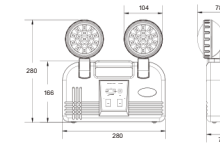

TWIN HEAD LIGHT

2023
NEW
CATALOGUE

www.alroufled.com

TWIN HEAD LIGHT

BY-Z2035C

Features

- » Super bright&Long Lasting LEDs
- » CE Approved
- » Test switch and AC-ON indicator included
- » 3 Hour Emergency Duration
- » Overcharge and Over-discharge protection
- » Non-Maintained Operation Mode

Light Distribution Curve

Product Size

Unit:mm

Product parameters

MODEL NAME	BY-Z2035C
Input Voltage	AC 220-240V, 50/60 Hz, 30mA
Light Source	SMD 2835(32pcs)
Input Power	2.5W
Operation Mode	Non-Maintained
Emergency Duration	3 Hrs
Emergency Luminance Flux	180 Lm
Recharge Time	24 Hrs
Batter y	Lead acid 4.0V 2500mAh
Degree of Protection	IP20
Operation Temp Range	0 ° C -40 ° C
Auto Test	No
Certificate	CE & CB-TUV