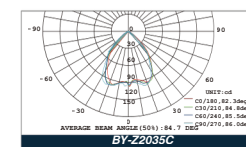

Light Distribution Curve

Product Size

Unit:mm

Product parameters

MODEL NAME	BY-Z2035C
Input Voltage	AC 220-240V, 50/60 Hz, 30mA
Light Source	SMD 2835(32pcs)
Input Power	2.5W
Operation Mode	Non-Maintained
Emergency Duration	3 Hrs
Emergency Luminance Flux	180 Lm
Recharge Time	24 Hrs
Batter y	Lead acid 4.0V 2500mAh
Degree of Protection	IP20
Operation Temp Range	0 ° C -40 ° C
Auto Test	No
Certificate	CE & CB-TUV